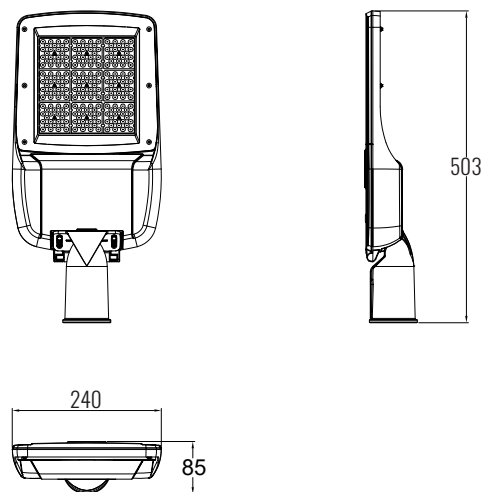

MATERIAL

Die-cast aluminum housing and tempered glass.

PRO	CRI ≥ 80	
IP65		L°
AC100-277V 50/60Hz		50000h L70

DIMENSION DRAW

Model:	Roca
Format:	Square
Location:	Exterior
Wattage:	100W
Materials:	Aluminum
Led Color:	3000K / 4000K / 6500K
Product Dimension:	503*240*85mm
IP Code:	65
Fixation:	Surface
CRI :	80
Lumen Output:	15,000LM
Frequency:	50/60 Hz
Beam Angle:	L°
Net weight:	3.19kgs